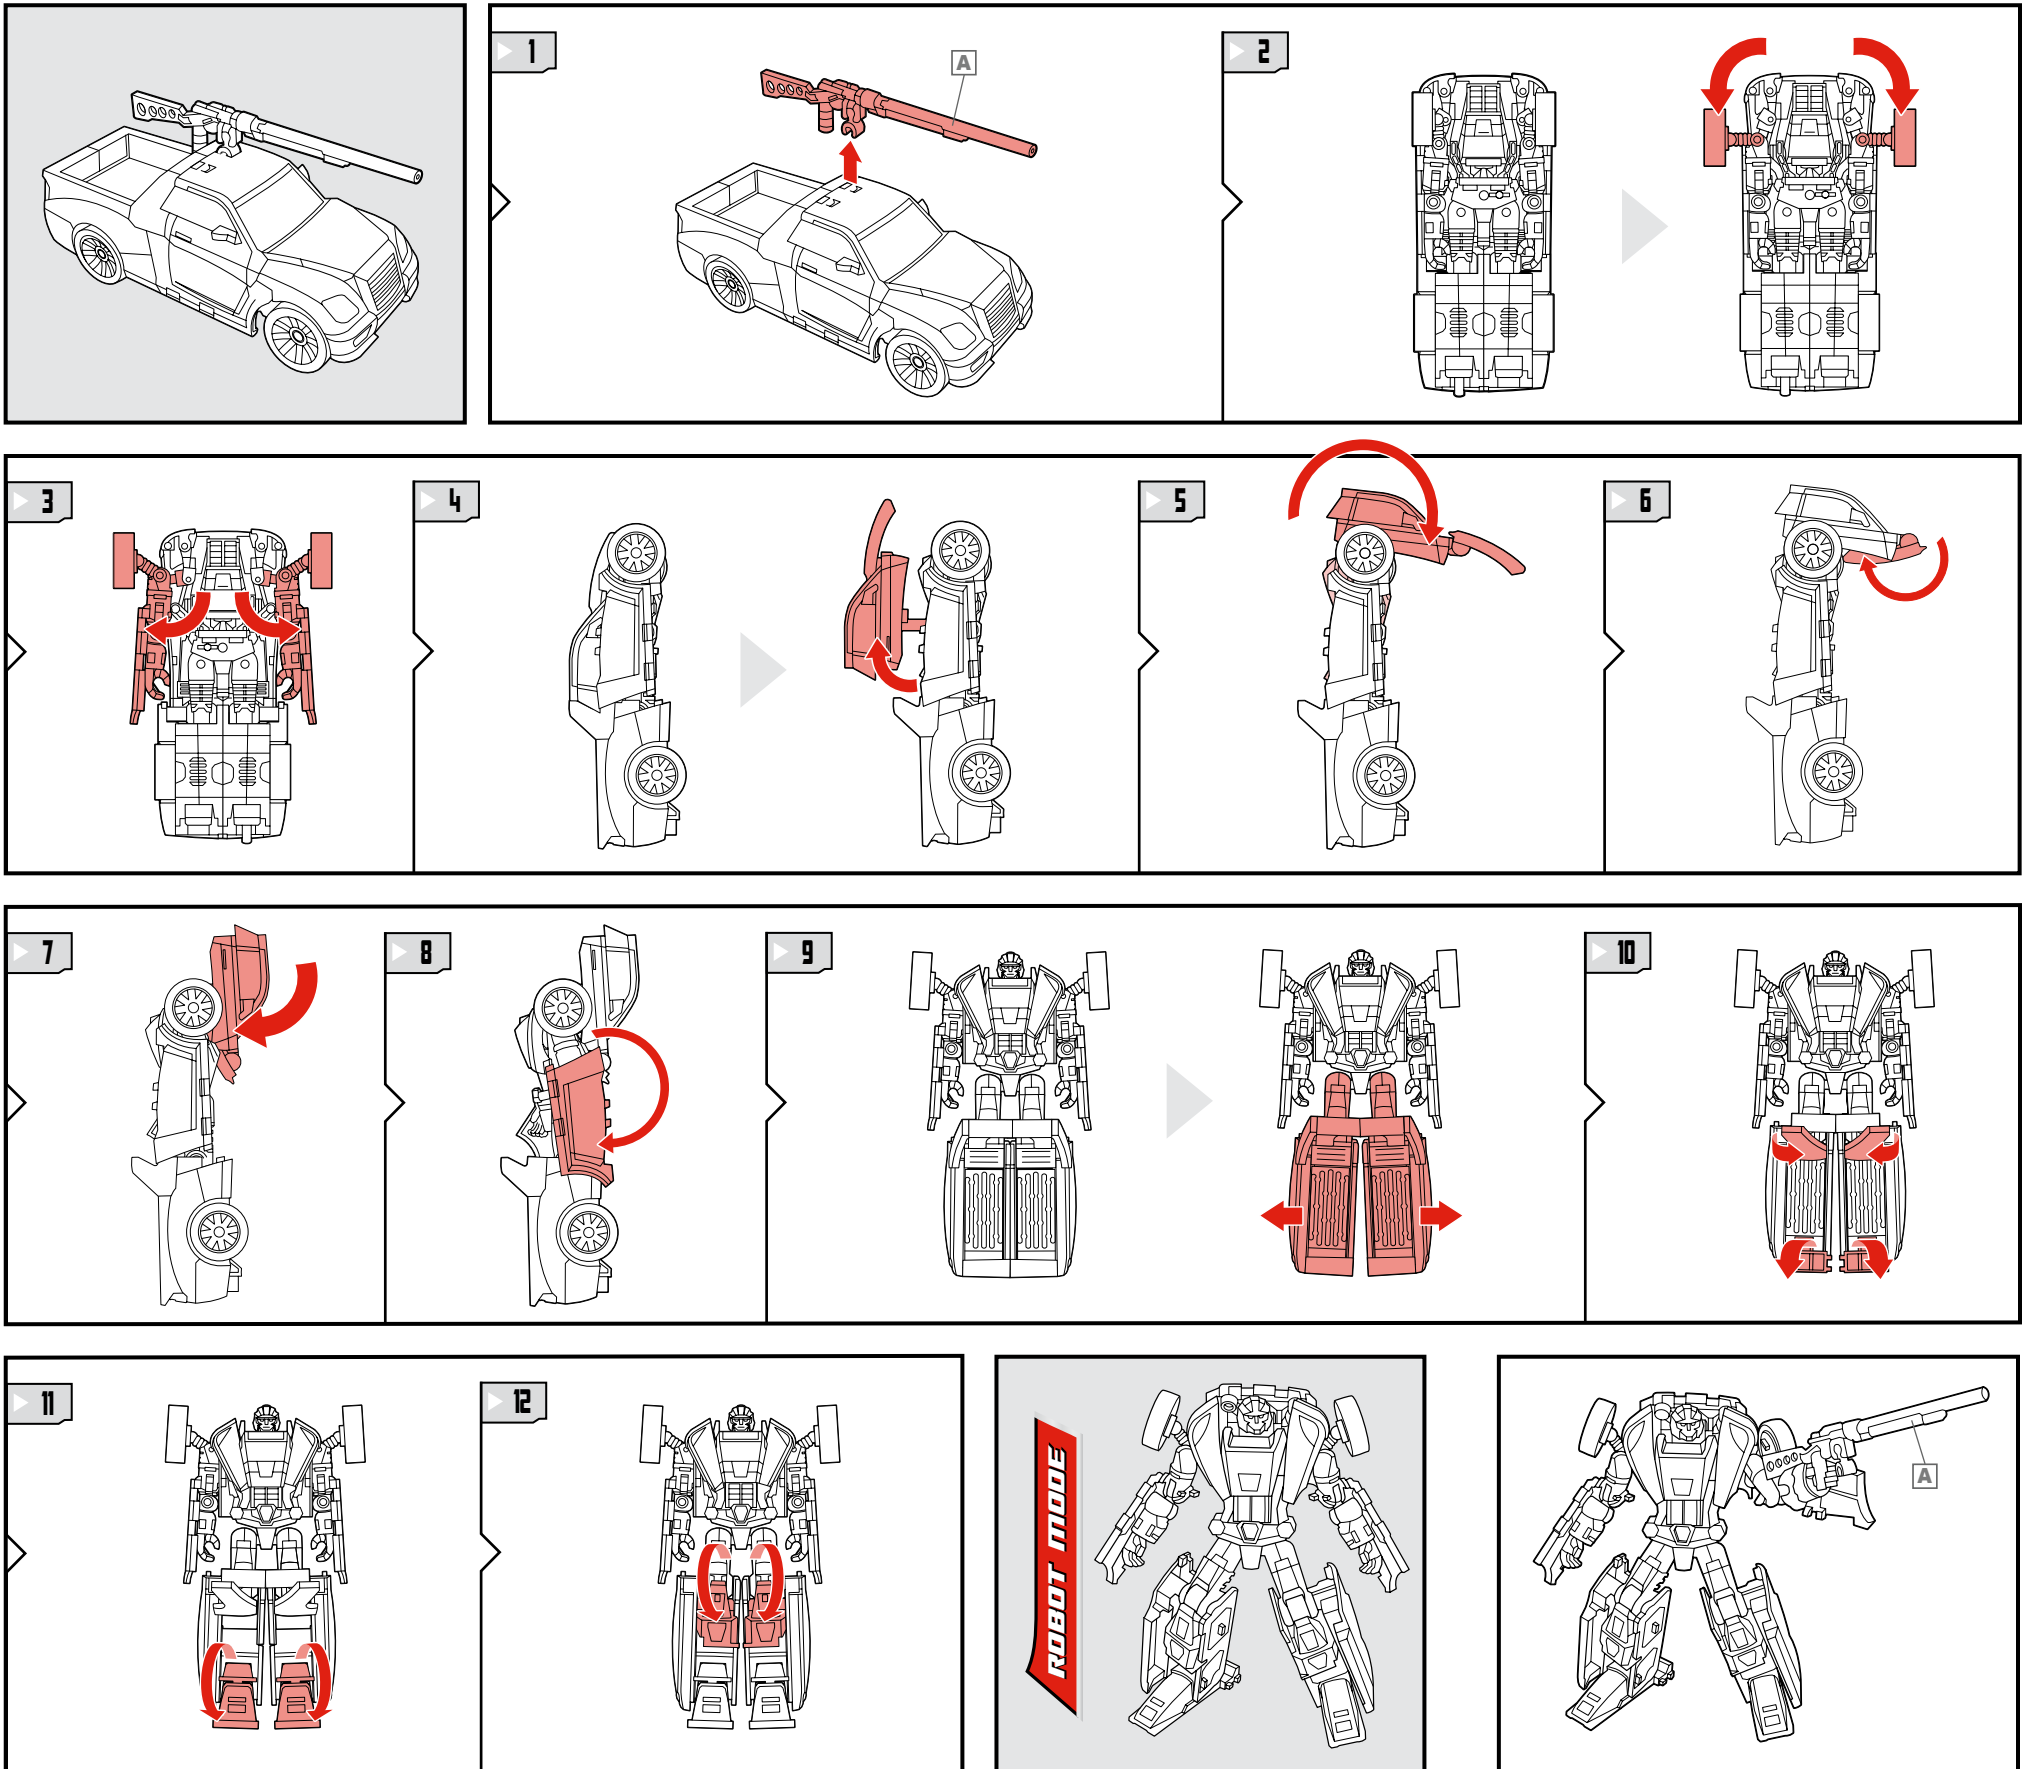

TRANSFORMERS

SERGEANT KUP™

LEVEL: 0 1 2 **3** 4 5
INTERMEDIATE

AUTOBOT™

NOTE: Some parts are made to detach if excessive force is applied and are designed to be reattached if separation occurs. Adult supervision may be necessary for younger children.

AGES 5+
28593/98452 A55T.

TRANSFORMERS.COM

CHANGING TO ROBOT

CHANGING TO VEHICLE